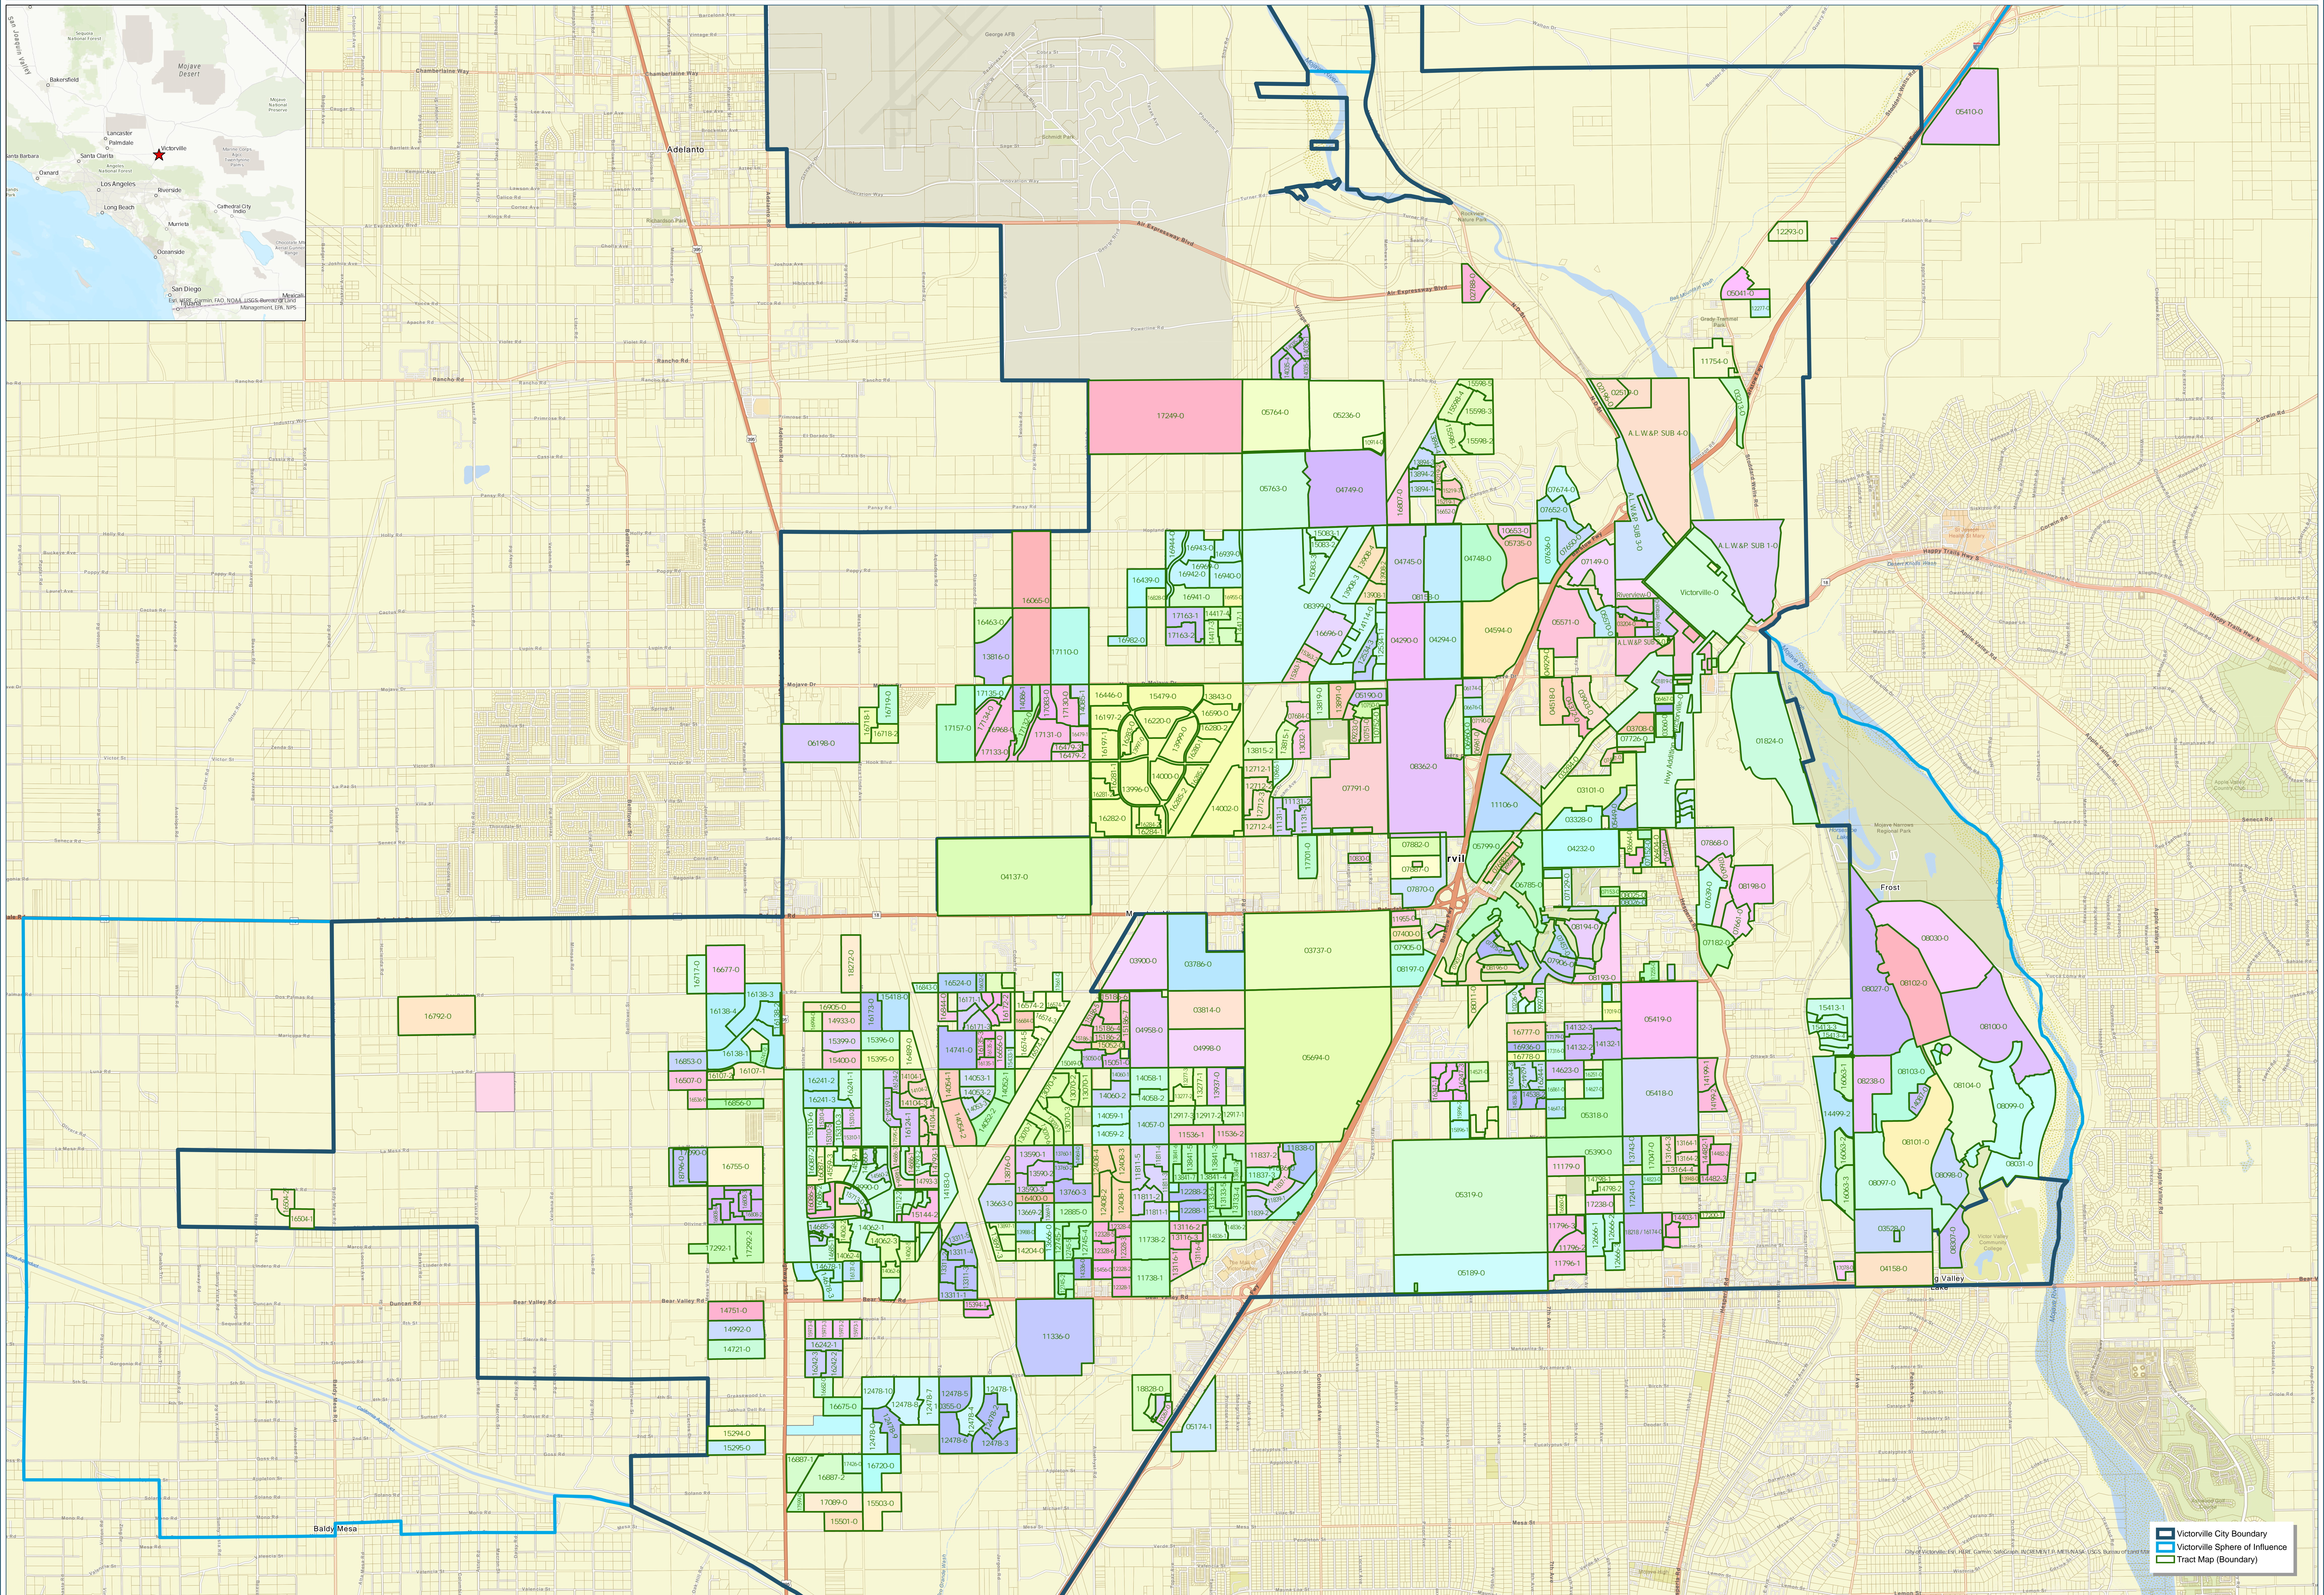

CITY TRACT MAPS

- Victorville City Boundary
- Victorville Sphere of Influence
- Tract Map (Boundary)

City Tract Maps
The City of Victorville
Printed: February 24th, 2020
Author: Brandon Krejckant - GIS Technician
Department: Administrative Services - Technology Division