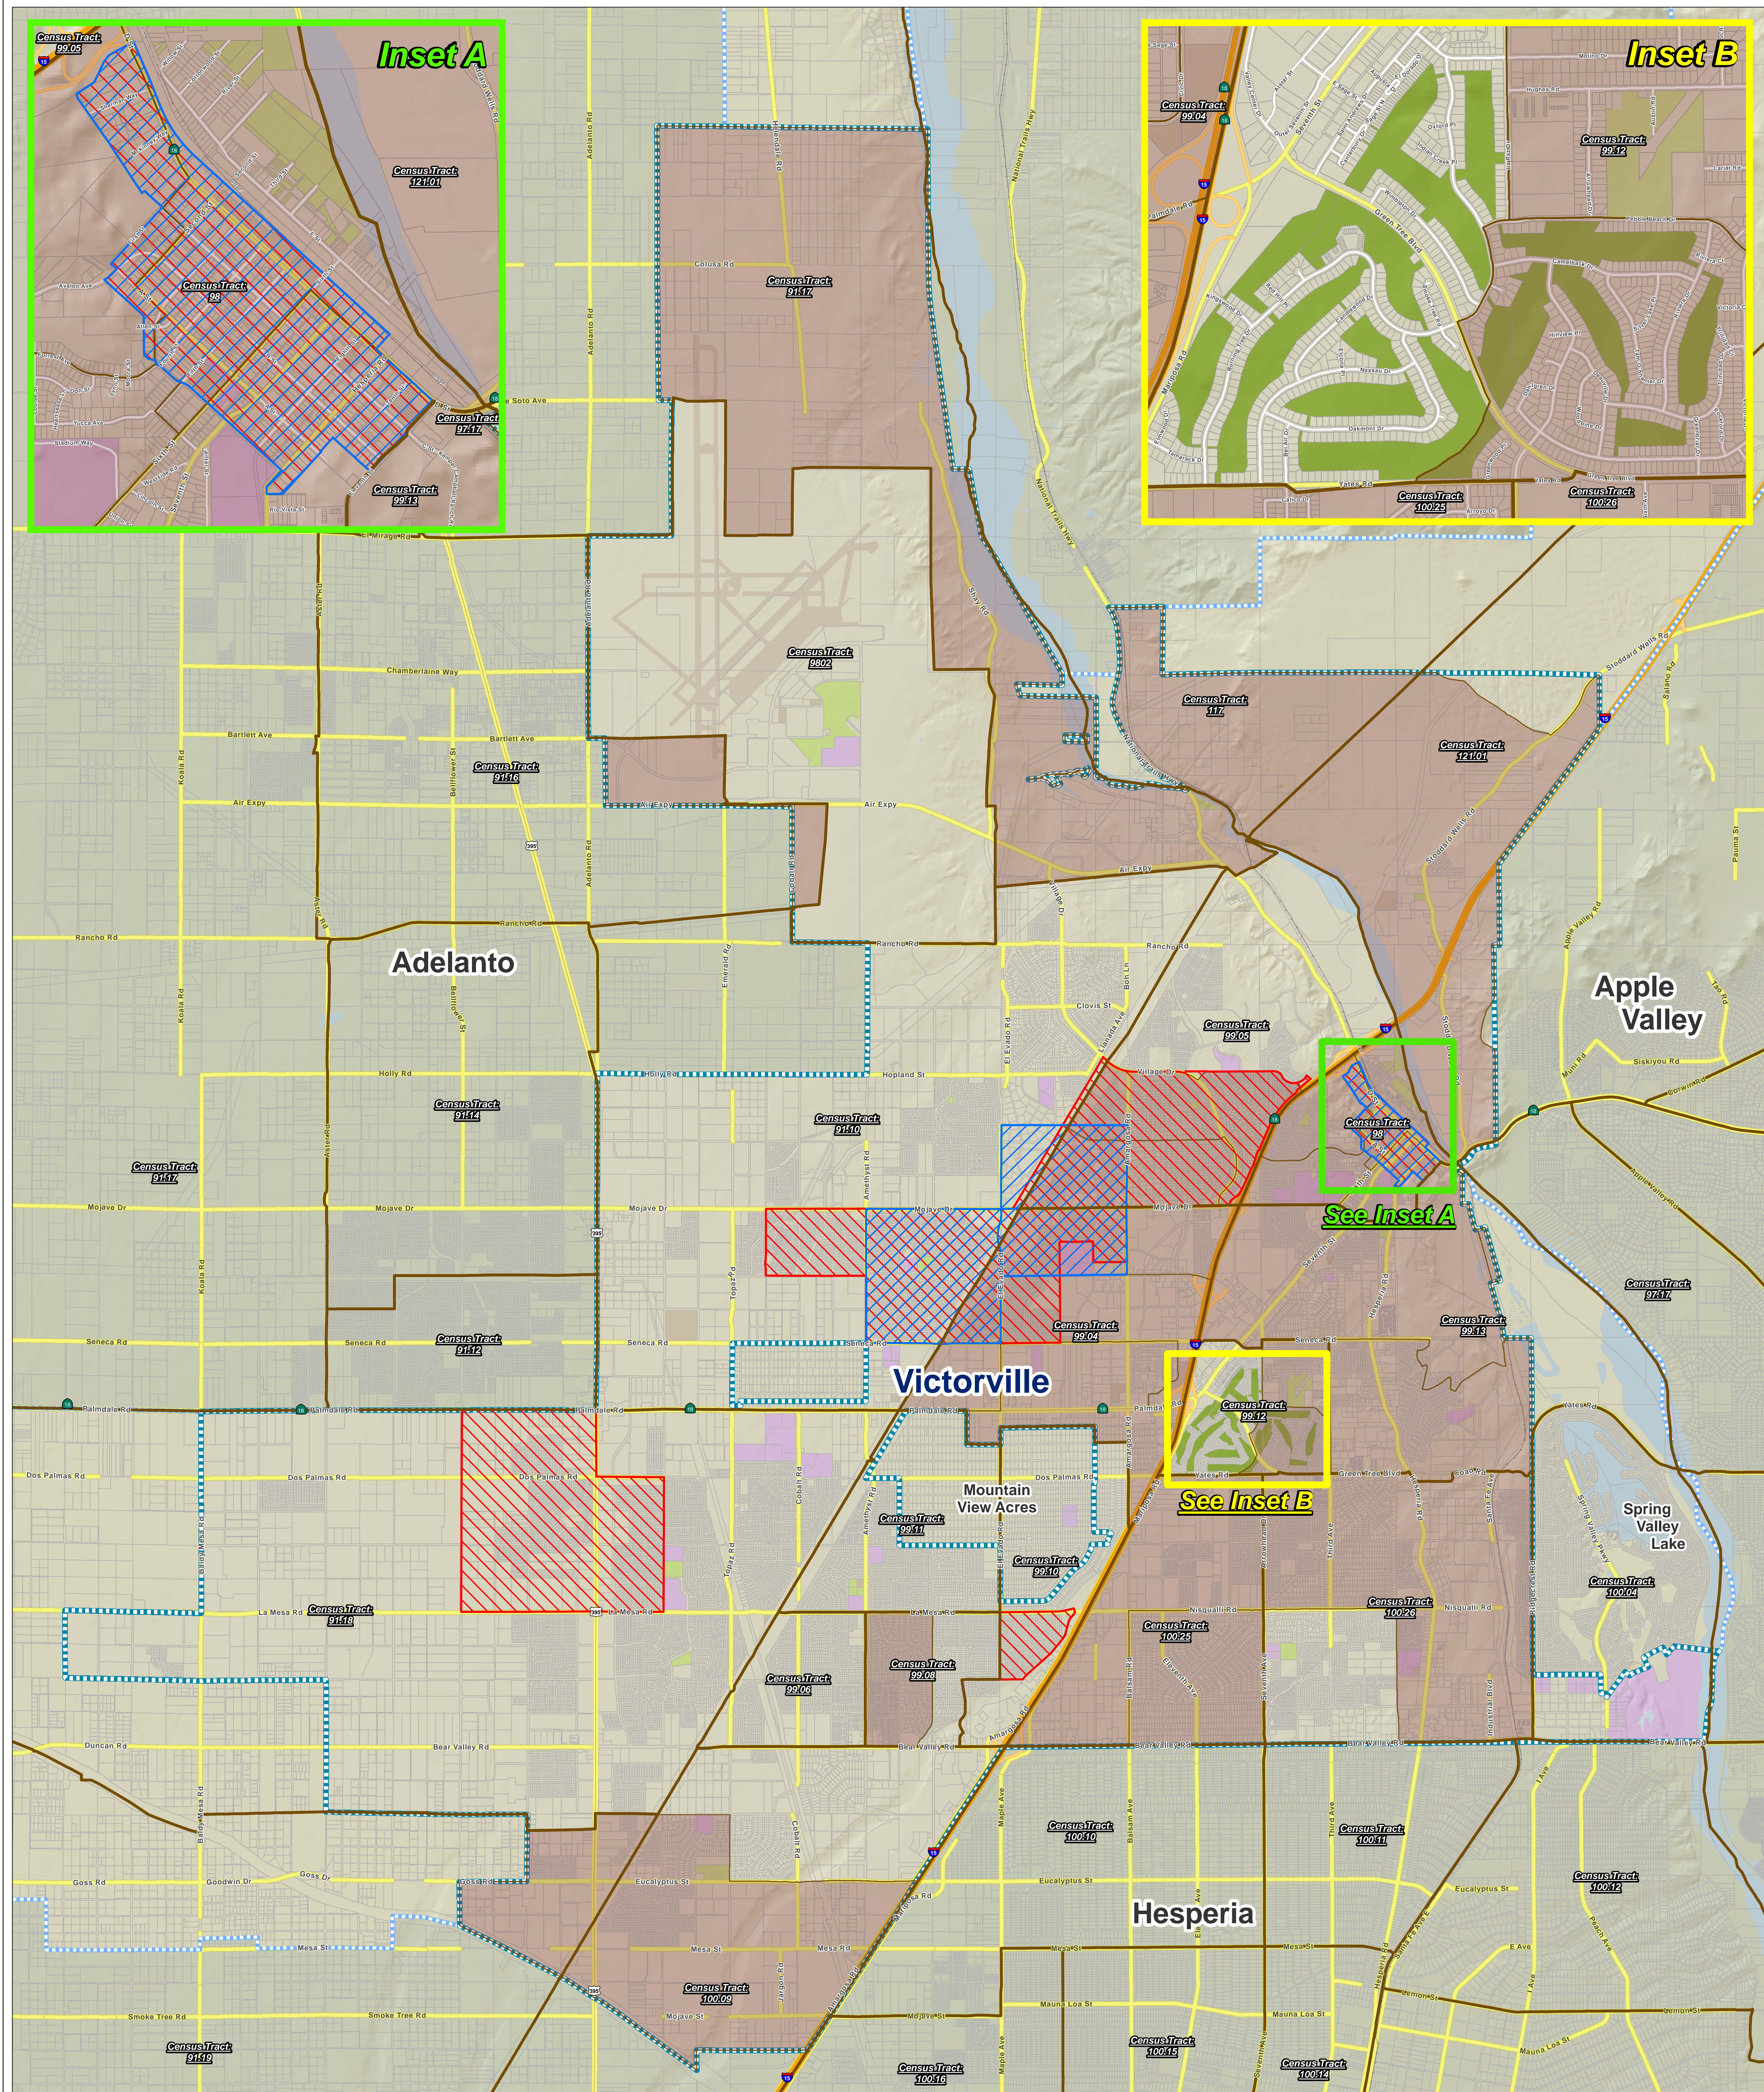

# Community Development Block Grant (CDBG) 2010 Target Area

## City of Victorville

Community Development Block Grant (CDBG) 2010 Target Area  
 City of Victorville  
 Printed: March 28, 2015  
 Contact: Matthew Pugh - Technology Div.  
 Disclaimer: This map is to be used for visual reference only. Sources are available upon request.

- City Boundary Line
- Green Tree Golf Course
- Freeway
- NSP Area 1
- US Highway
- School Parcels
- NSP Area 3
- Ramp
- Park Parcels
- CDBG 2010 Area
- Major Street