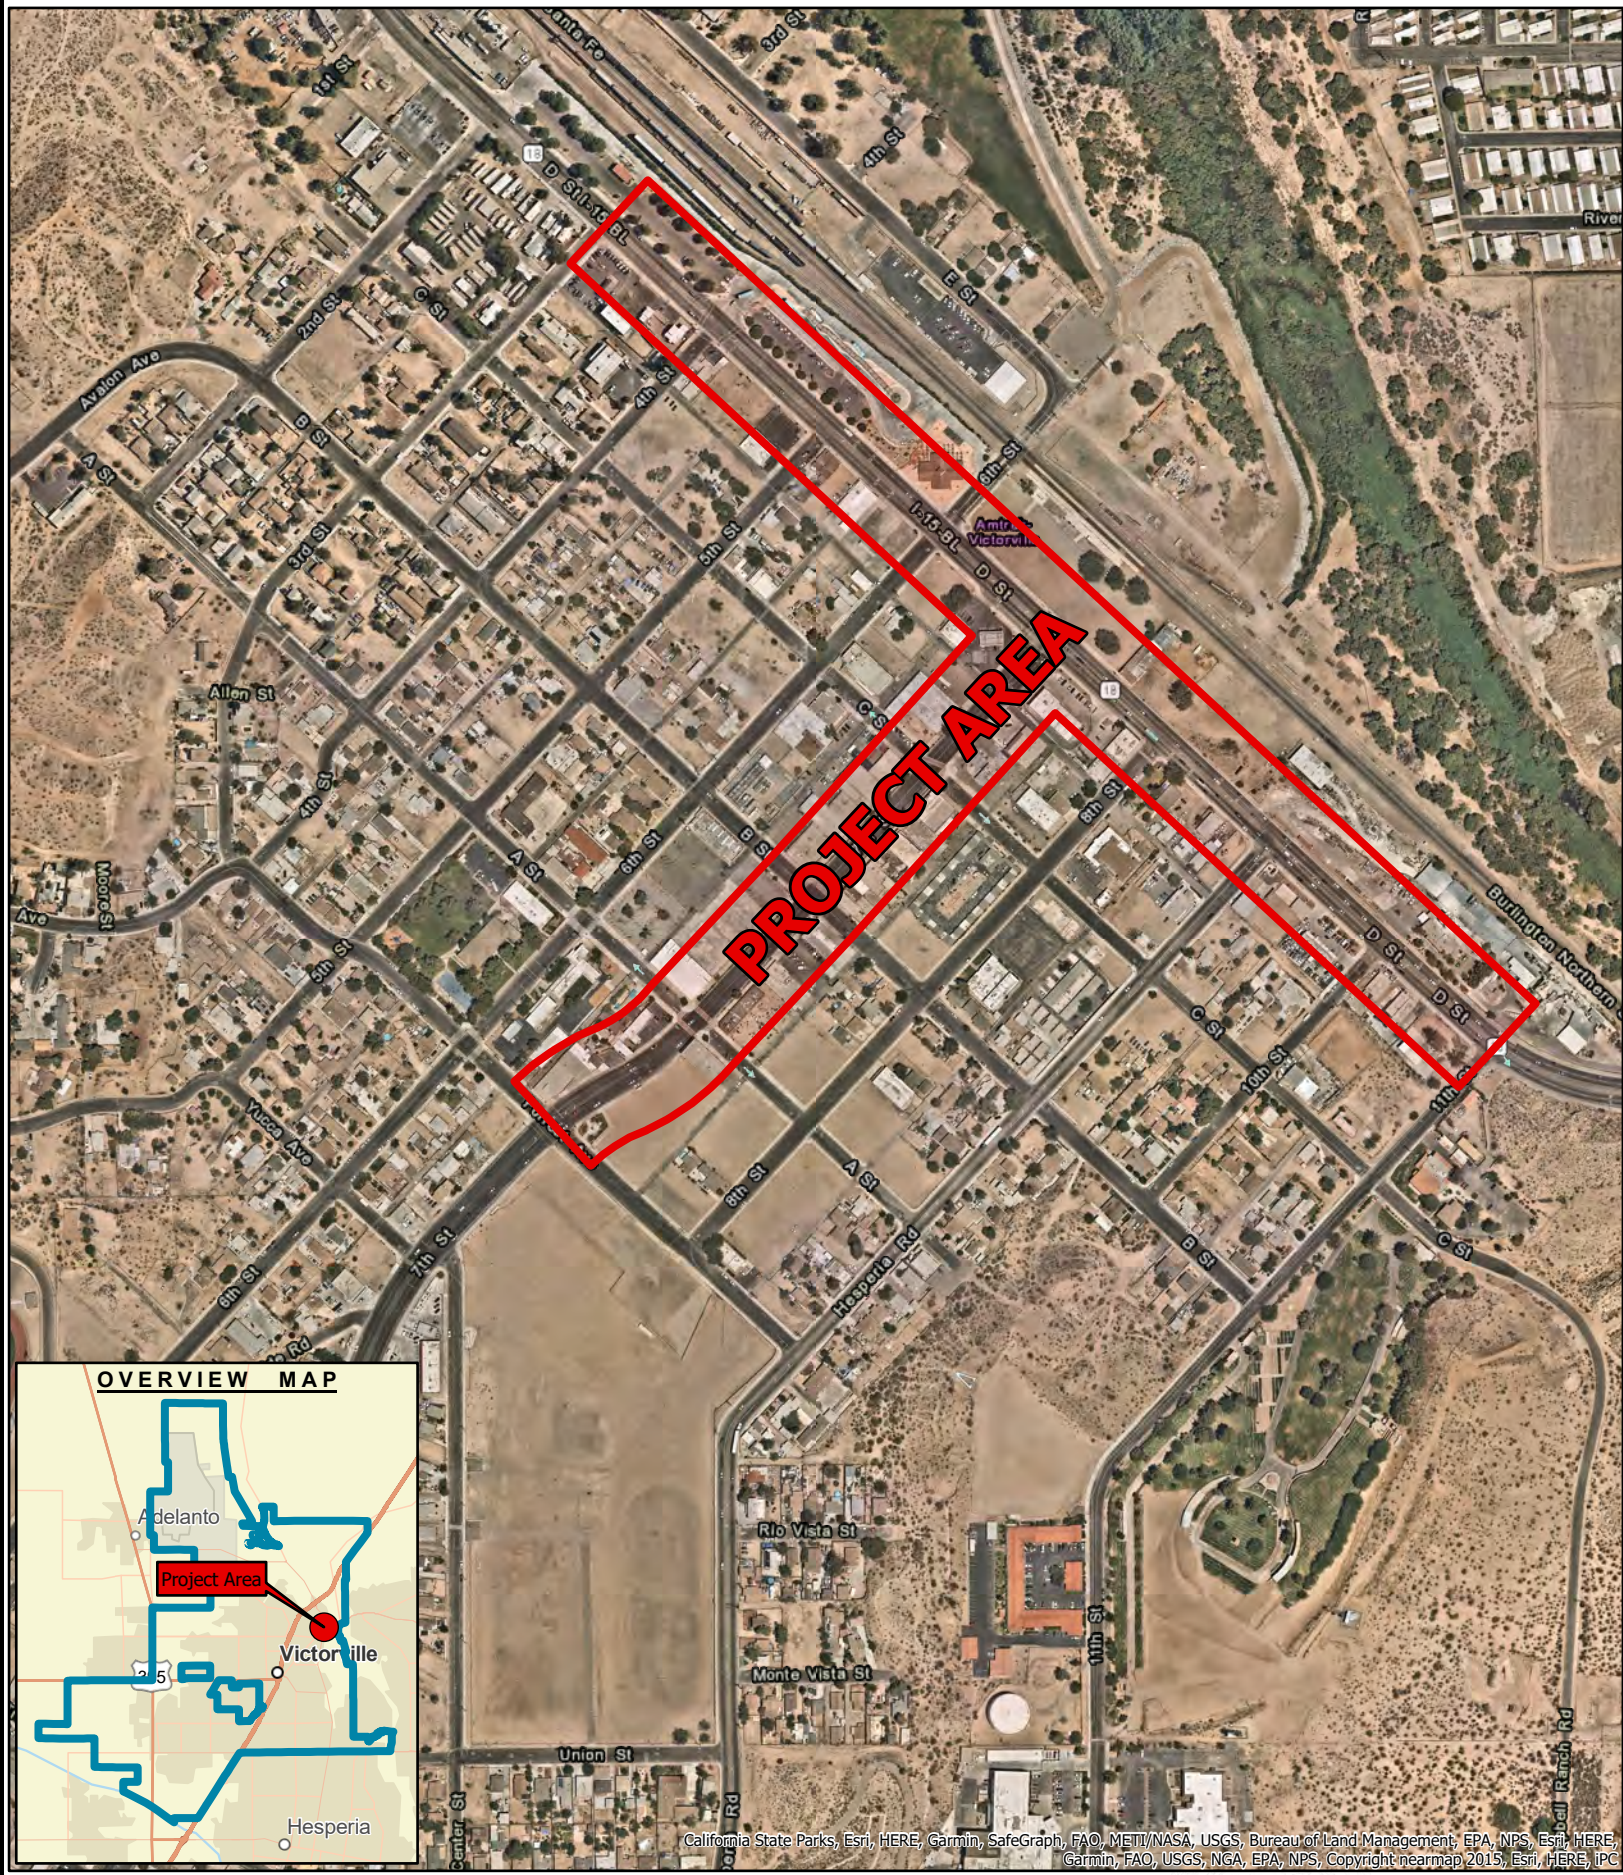

OLD TOWN FACADE IMPROVEMENT PROJECT

California State Parks, Esri, HERE, Garmin, SafeGraph, FAO, METI/NASA, USGS, Bureau of Land Management, EPA, NPS, Esri, HERE, Garmin, FAO, USGS, NGA, EPA, NPS, Copyright nearmap 2015, Esri, HERE, IPC

Old Town Façade Improvement Project
Printed: January 19th, 2023
Author: Sam Holownia - GIS Technician

Disclaimer: This map is to be used for visual reference only.
Sources are available upon request.